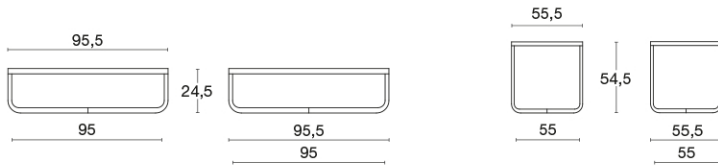

XL XS

Plus Design / 2008

ABRA

Warranty: 5 YEARS

Table

Waiting table with lacquered metal tube frame, black or white compact laminate top.

frame

base metal: white / black

hpl

top

hpl
2 colours

Please refer to the materials folder for the colour palette.