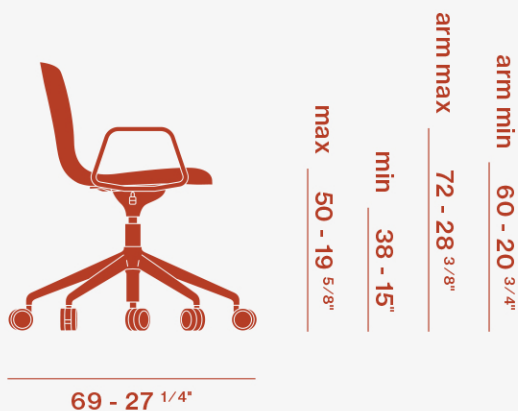

5 razze in alluminio girevole
"Office" con braccioli
/ 5 star swivel aluminium base
"Office" with armrests

Sedia con scocca in polipropilene, con
rivestimento anteriore in tessuto, ecopelle,
pelle o interamente rivestita. Base girevole
a 5 razze "Office" con braccioli in acciaio
verniciato a polveri o lucidato.

Chair with polypropylene shell, with frontal
upholstered in fabric, faux leather, leather
or fully upholstered. 5 star swivel steel base
"Office" with armrests, powder-coated.