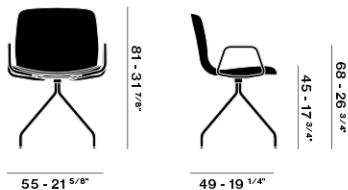

Alfa

Trespole fisso "Classic" con braccioli
/Trestle fixed "Classic" with armrests