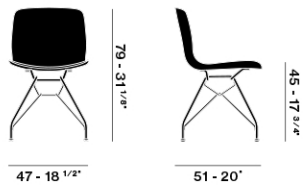

Alfa

Trespole fisso "Vintage"
/Trestle fixed "Vintage"