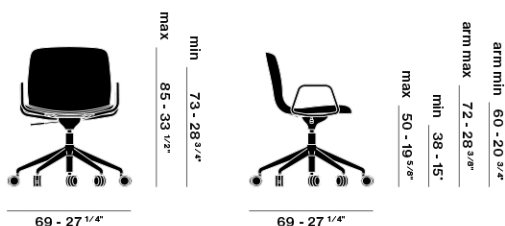

Alfa

5 Razze in alluminio "Office" con braccioli
/5 Star aluminium base "Office" with armrests