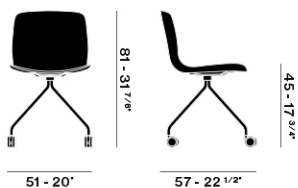

Alfa

Trespole fisso "Classic" con ruote
/Trestle fixed "Classic" with wheels