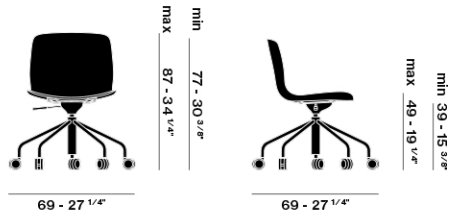

Alfa

5 Razze in acciaio "Classic"
/5 Star steel base "Classic"