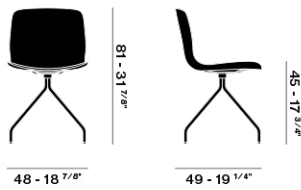

Alfa

Trespole fisso "Classic"
/Trestle fixed "Classic"