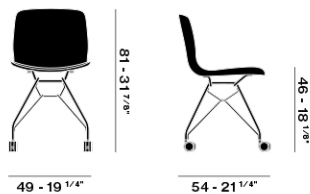

Alfa

Trespole fisso "Vintage" con ruote
/Trestle fixed "Vintage" with wheels