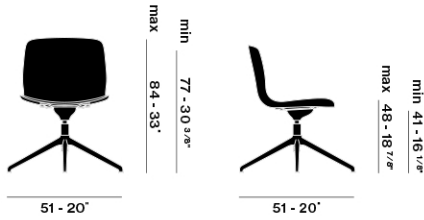

## Alfa

4 Razze in alluminio girevole "Office" senza gas  
/4 Star swivel aluminium base "Office" without gas