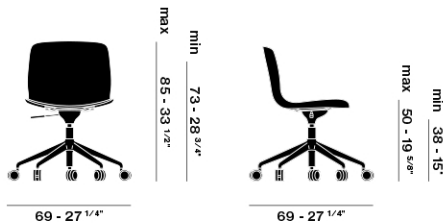

Alfa

5 Razze in alluminio "Office"
/5 Star aluminium base "Office"