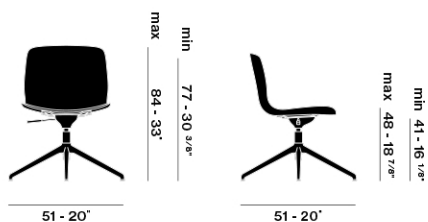

Alfa

4 Razze in alluminio girevole "Office"
/4 Star swivel aluminium base "Office"