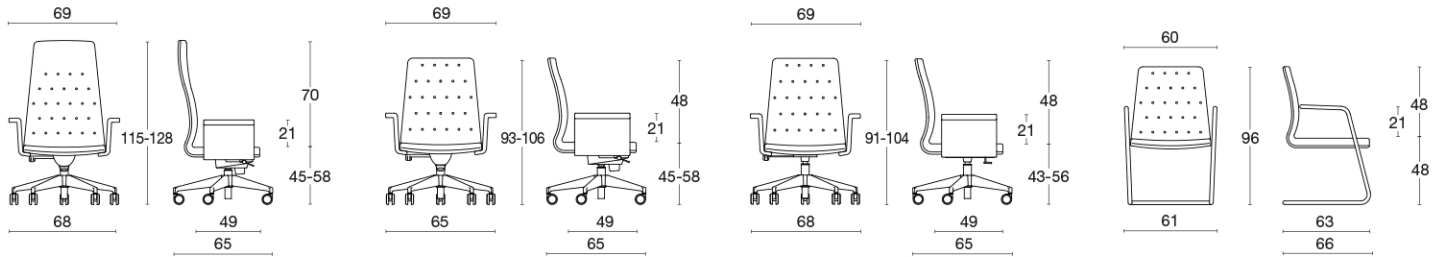

UNI EN 1335 TIPO C / Warranty: 5 YEARS

Executive chair: high backrest / medium backrest / visitor

Executive and manager's chair with beech ply shell and polyurethane foam. With gaslift; or with a knee-tilt mechanism which allows the back to be locked in different positions, weight adjustment, anti-shock system as well as gaslift. 5-spur polished aluminium base on self-braking rubber castors. Fixed upholstered arms. Available also as a visitor chair on chromed cantilever frame with fixed arms.

frame

beech plywood

base: polished aluminium / chromed

upholstery

fabric	faux leather	fabric	faux leather	fabric	fabric	fabric	fabric	fabric	fabric	fabric	leather	leather	leather
Jet	Planet	Mirage	Cube	Era	Model	Ikon	Hestan	Blazer	Gorgeous	Wolin	Polo	Fiesta	Nuvola
15 colours	15 colours	15 colours	15 colours	15 colours	15 colours	14 colours	6 colours	12 colours	15 colours	9 colours	15 colours	9 colours	6 colours
Cat. F	Cat. F	Cat. G	Cat. G	Cat. S	Cat. S	Cat. Top	Cat. Extra	Cat. Extra	Cat. Extra	Cat. Extra	Cat. Fiesta		