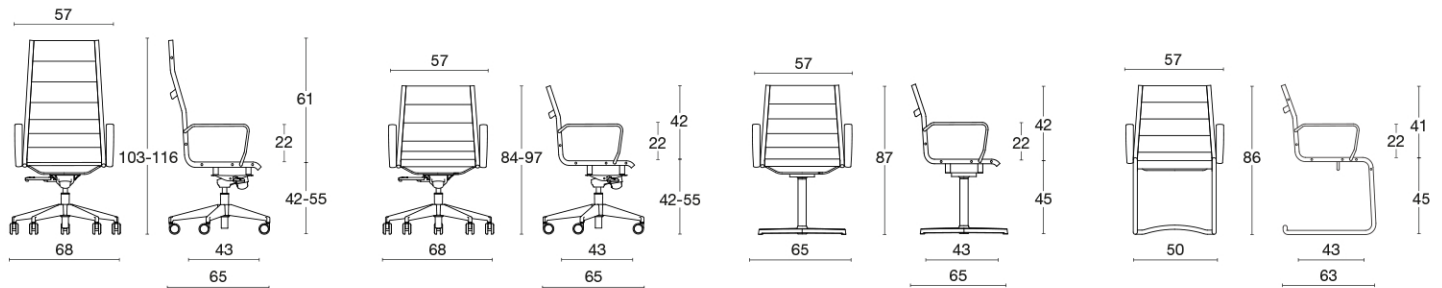

AUCKLAND

Warranty: 5 YEARS

Executive chair: high backrest / medium backrest / visitor

Executive and managerial armchairs, and visitor chair, with medium or high back, all in black, white or grey mesh. Also available fully upholstered. Chromed steel frame, with polished aluminium armrests and five-spur base on self-braking rubber castors. Knee-tilt mechanism that allows the backrest to be locked in various positions, bodyweight adjustment, anti-shock system and gaslift. The medium-height back is optionally available with gaslift only; or on a chromed cantilever frame; or on four-spur polished aluminium base with swivel and return mechanism.

frame

chromed steel

base: polished aluminium / chromed

upholstery

fabric	faux leather	faux leather	fabric	fabric	fabric	fabric	fabric	fabric	fabric	fabric	leather	leather	leather	mesh
Jet	Planet	Cube	Mirage	Era	Model	Blazer	Ikon	Gorgeous	Hestan	Wolin	Polo	Fiesta	Nuvola	Auckland
15 colours	15 colours	15 colours	15 colours	15 colours	15 colours	12 colours	14 colours	15 colours	6 colours	9 colours	15 colours	9 colours	6 colours	3 colours
Cat. F	Cat. F	Cat. G	Cat. G	Cat. S	Cat. S	Cat. Extra	Cat. Top	Cat. Extra	Cat. Extra	Cat. Extra	Cat. Fiesta			