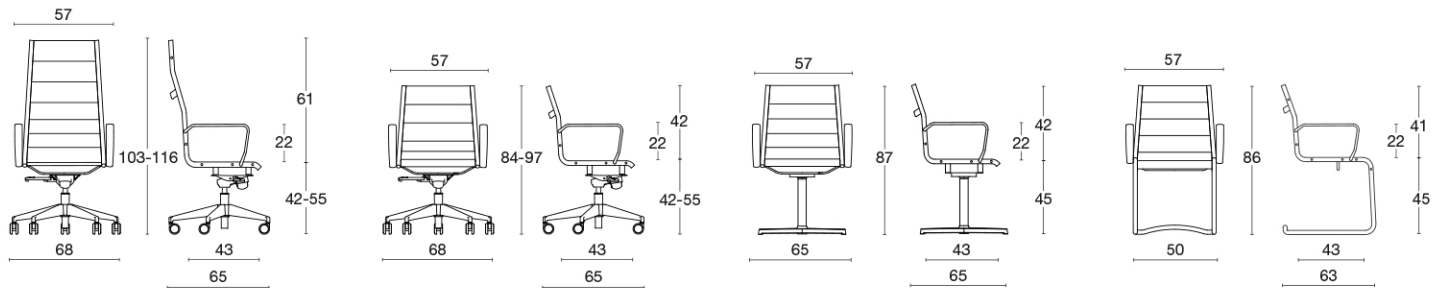

## Executive chair: high backrest / medium backrest / visitor

Executive and managerial armchairs, and visitor chair, with medium or high back, all in black, white or grey mesh. Also available fully upholstered. Chromed steel frame, with polished aluminium armrests and five-spur base on self-braking rubber castors. Knee-tilt mechanism that allows the backrest to be locked in various positions, bodyweight adjustment, anti-shock system and gaslift. The medium-height back is optionally available with gaslift only; or on a chromed cantilever frame; or on four-spur polished aluminium base with swivel and return mechanism.