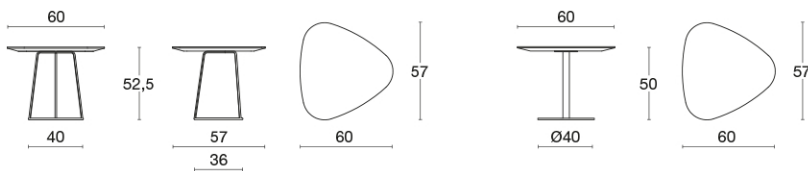

BREAD

ABRA

DorigoDesign / 2015

Warranty: 5 YEARS

Table

Waiting table, available in 4 variants: oblong MDF top in white, dark grey or natural oak finish, on natural or white lacquered oak feet h. 23 cm; large white or dark grey triangular top on natural or white lacquered oak feet h. 23 cm; small triangular white or dark grey NDF top on round chromed h. 50. cm base; alternatively on white lacquered base h. 50 cm.