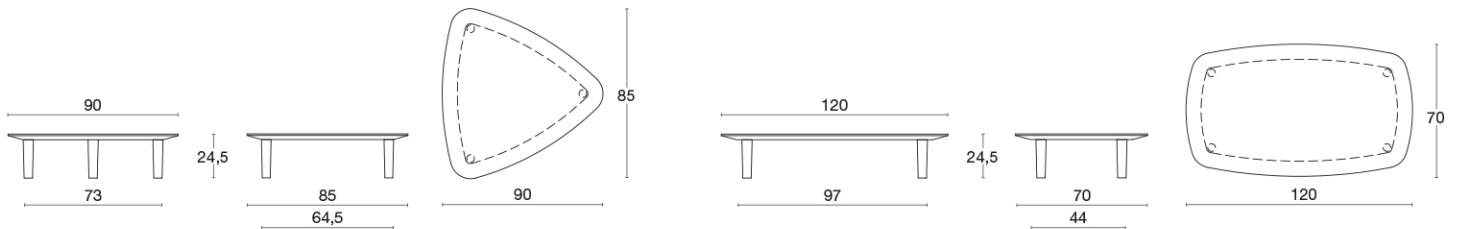

BREAD

ABRA

DorigoDesign / 2015

Warranty: 5 YEARS

Table

Waiting table, available in 4 variants: oblong MDF top in white, dark grey or natural oak finish, on natural or white lacquered oak feet h. 23 cm; large white or dark grey triangular top on natural or white lacquered oak feet h. 23 cm; small triangular white or dark grey NDF top on round chromed h. 50. cm base; alternatively on white lacquered base h. 50 cm.