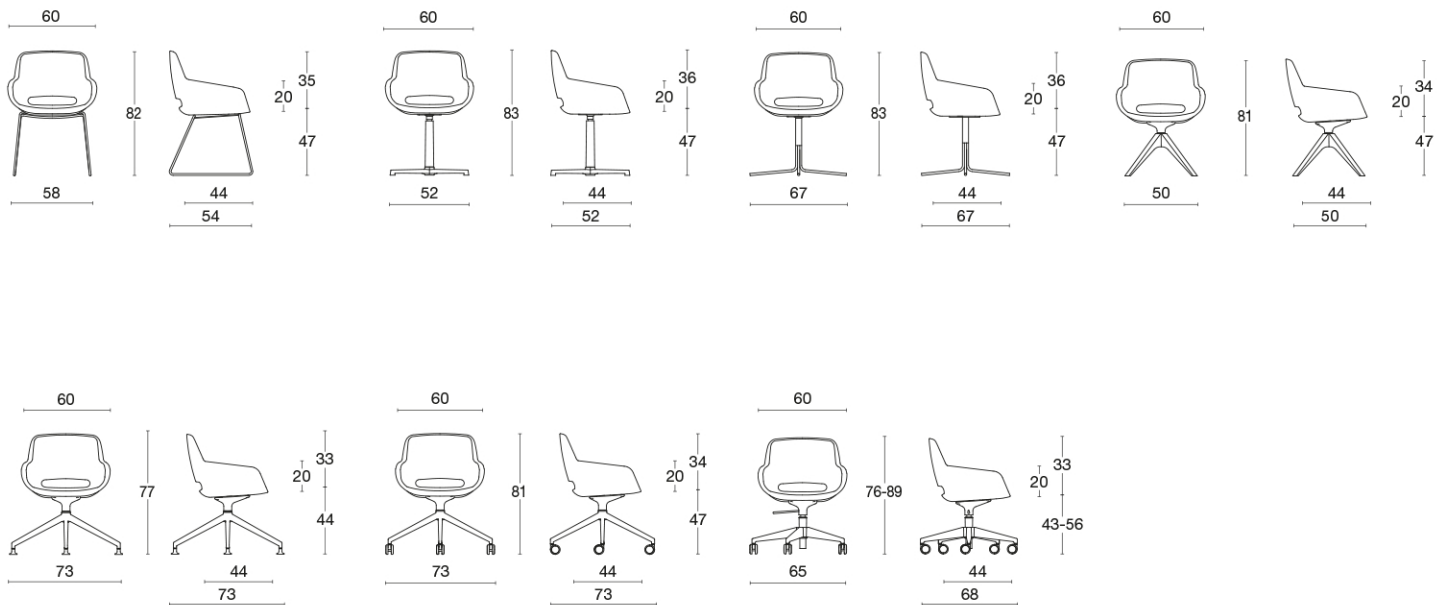

CLEA PLUS

ABRA

Warranty: 5 YEARS

Visitor

An armchair with sinewy lines and an inner steel structure and padding in cold polyurethane foam. Available on various bases: 5-spur aluminum with swivel, gas lift and rubber wheels; 4 aluminum blades with automatic return mechanism; 4 tubular steel spokes with swivel; chromed sled; black or white lacquered pyramid; wooden four-legged pyramid frame with swivel.

frame

steel

base: chromed / polished aluminum / black lacquered / white lacquered / ashwood

upholstery

| Material | Material | Material | Material | Material | Material | Material | Material | Material | Material | Material | Material | Material | Material |
|------------|--------------|--------------|------------|------------|------------|------------|------------|------------|------------|------------|-------------|-------------|-------------|
| fabric | faux leather | faux leather | fabric | fabric | fabric | fabric | fabric | fabric | fabric | fabric | leather | leather | leather |
| Jet | Planet | Cube | Mirage | Era | Model | Ikon | Gorgeous | Wolin | Hestan | Blazer | Polo | Fiesta | Nuvola |
| 15 colours | 15 colours | 15 colours | 15 colours | 15 colours | 15 colours | 14 colours | 15 colours | 9 colours | 6 colours | 12 colours | 15 colours | 9 colours | 6 colours |
| Cat. F | Cat. F | Cat. G | Cat. G | Cat. S | Cat. S | Cat. Top | Cat. Extra | Cat. Extra | Cat. Extra | Cat. Extra | Cat. Fiesta | Cat. Fiesta | Cat. Fiesta |