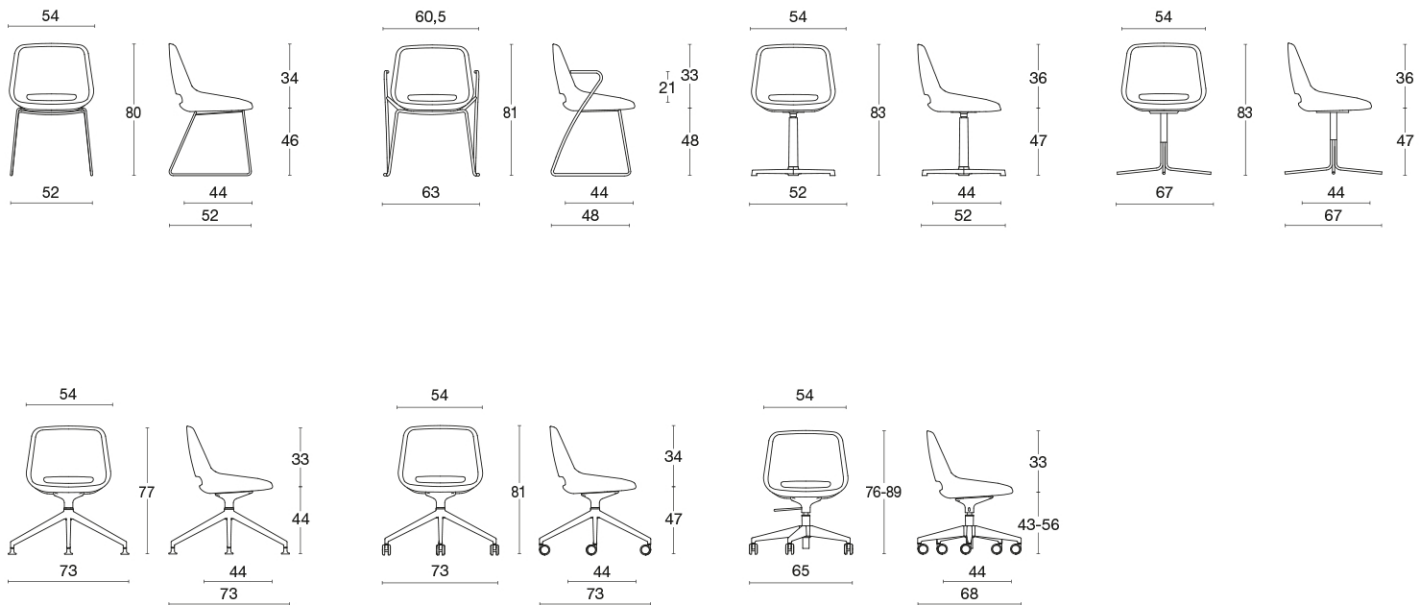

CLEA

ABRA

Warranty: 5 YEARS

Visitor

A curvy shell with inner steel structure and padding in cold polyurethane foam. Available on various bases: 5-spur aluminum with swivel, gas lift and rubber wheels; 4 aluminum blades with automatic return mechanism; 4 tubular steel spokes with swivel; chromed sled; black or white lacquered pyramid.

frame

steel

base: chromed / polished aluminum / black lacquered / white lacquered

upholstery

fabric	faux leather	faux leather	fabric	fabric	fabric	fabric	fabric	fabric	fabric	fabric	leather	leather	leather
Jet	Planet	Cube	Mirage	Era	Model	Ikon	Gorgeous	Wolin	Hestan	Blazer	Polo	Fiesta	Nuvola
15 colours	15 colours	15 colours	15 colours	15 colours	15 colours	14 colours	15 colours	9 colours	6 colours	12 colours	15 colours	9 colours	6 colours
Cat. F	Cat. F	Cat. G	Cat. G	Cat. S	Cat. S	Cat. Top	Cat. Extra	Cat. Extra	Cat. Extra	Cat. Extra	Cat. Fiesta		