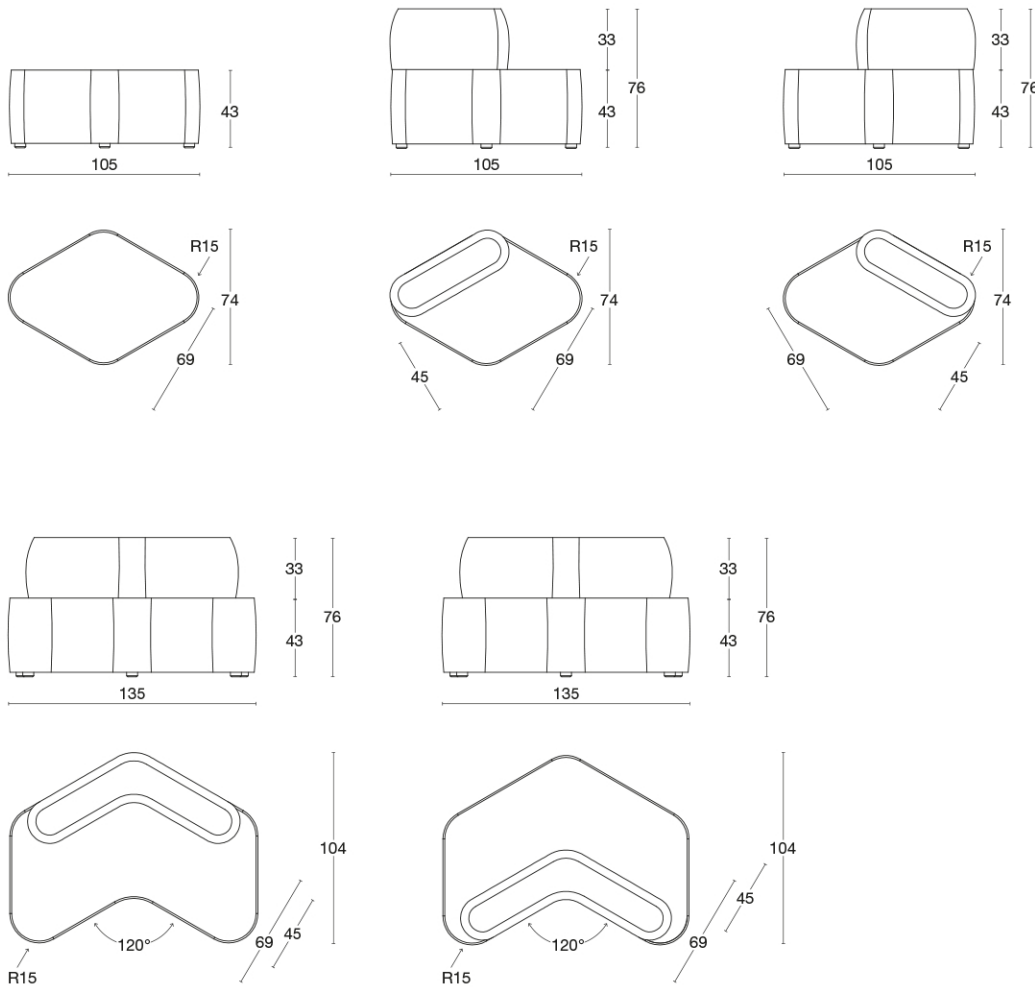

CROSS

UNI EN 1728 / Warranty: 5 YEARS

Armchair and pouf

Elegant and original modular sofas. Wooden frame upholstered with high-density polyurethane foam. Black polypropylene feet.

frame

upholstery

Please refer to the materials folder for the fabric, leather and faux leather colour palette.