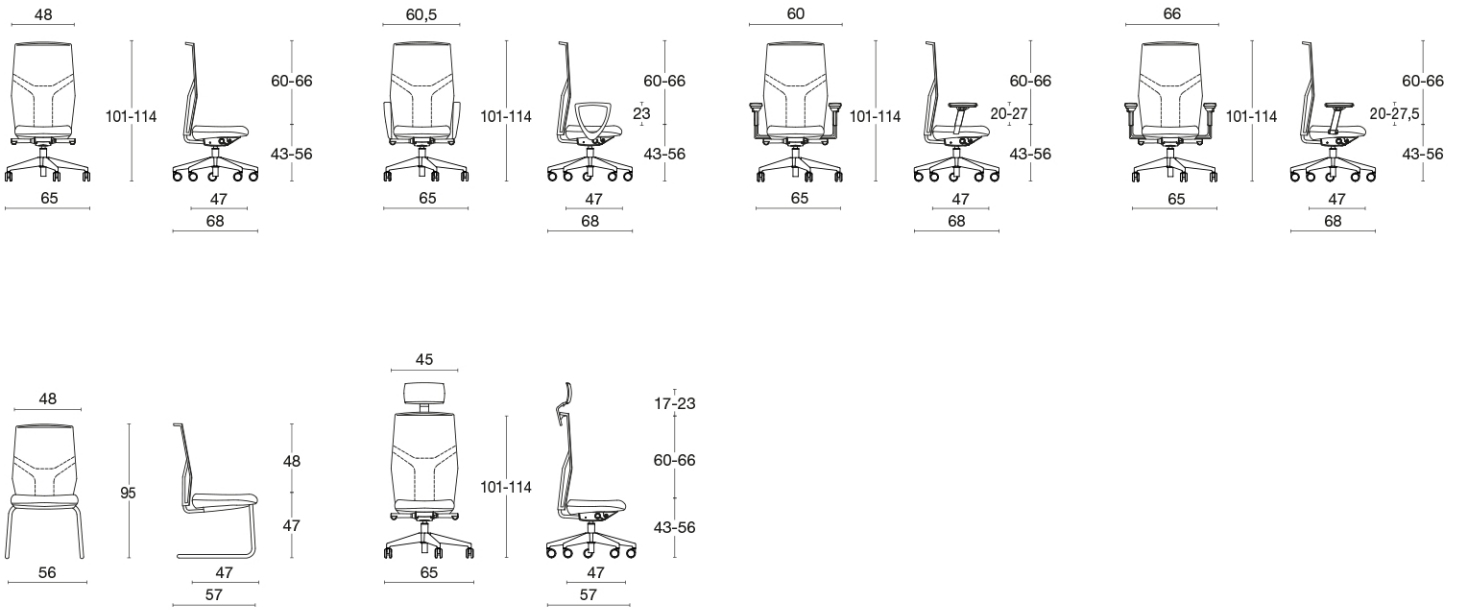

UNI EN 1335 TIPO B / Warranty: 5 YEARS

Task chair

A task chair with a choice of backrests: black or white mesh; black or white polypropylene; completely upholstered in thermoformed fabric. Height adjustable in height with chromed movement integrated lumbar support. Fully upholstered seat with elastic polyurethane foam. Its synchron mechanism assures gaslift regulation and backrest tilt, lockable in five positions, with anti-shock mechanism and bodyweight adjustment. Base in black or white nylon, or polished aluminium. Three armrest types: fixed; height adjustable (1d); height and depth adjustable with rotation (3d). Optional features: headrest, slide system to adjust the seat depth, castors with holes.

frame

nylon

base: black nylon / white nylon / polished aluminium

upholstery

fabric	faux leather	faux leather	fabric	fabric	fabric	fabric	fabric	fabric	fabric	fabric	leather	leather	leather	mesh
Jet	Planet	Cube	Mirage	Era	Model	Ikon	Gorgeous	Blazer	Hestan	Wolin	Polo	Fiesta	Nuvola	Fit
15 colours	15 colours	15 colours	15 colours	15 colours	15 colours	14 colours	15 colours	12 colours	6 colours	9 colours	15 colours	9 colours	6 colours	2 colours
Cat. F	Cat. F	Cat. G	Cat. G	Cat. S	Cat. S	Cat. Top	Cat. Extra	Cat. Extra	Cat. Extra	Cat. Extra	Cat. Fiesta			