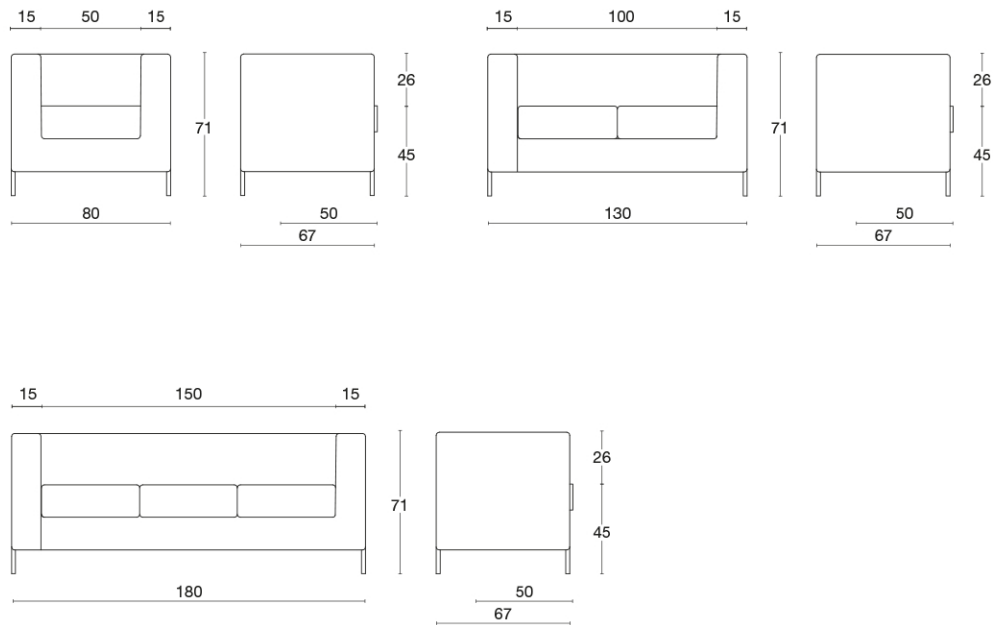

FRAME

Warranty: 5 YEARS

Armchair and sofa

Armchair, two and three-seater sofa, with beech ply frame, high density polyurethane foam padding. Aluminum feet.

frame

wood

feet: aluminium