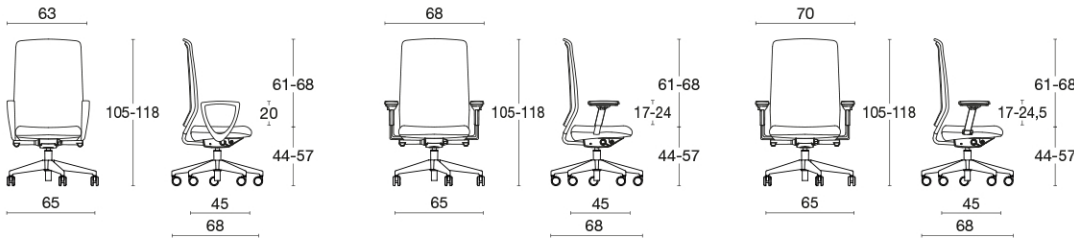

GOAL

UNI EN 1335 TIPO B / CAM / Warranty: 5 YEARS

Task chair

Task chair with high backrest and black polypropylene frame. Backrest in choice of 6 mesh colours, upholstered, and with adjustable lumbar support; upholstered seat. The synchron mechanism assures gaslift regulation backrest tilt, lockable in five positions, with anti-shock mechanism and bodyweight adjustment. Three armrest types: fixed; height adjustable (1d); height and depth adjustable with rotation (3d). 5-spur black nylon or polished base, with rubber self-braking castors. Optional features: headrest, slide system to adjust seat depth.

frame

polypropylene and nylon

base: black nylon / polished aluminium

upholstery

fabric	faux leather	faux leather	fabric	fabric	fabric	fabric	fabric	fabric	fabric	fabric	leather	leather	leather	mesh
Jet	Planet	Cube	Mirage	Era	Model	Ikon	Gorgeous	Wolin	Hestan	Blazer	Polo	Fiesta	Nuvola	Goal
15 colours	15 colours	15 colours	15 colours	15 colours	15 colours	14 colours	15 colours	9 colours	6 colours	12 colours	15 colours	9 colours	6 colours	6 colours
Cat. F	Cat. F	Cat. G	Cat. G	Cat. S	Cat. S	Cat. Top	Cat. Extra	Cat. Extra	Cat. Extra	Cat. Extra	Cat. Fiesta			