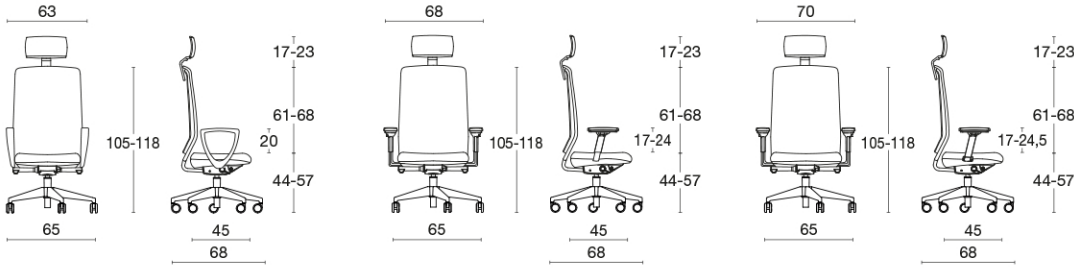

GOAL

UNI EN 1335 TIPO B / CAM / Warranty: 5 YEARS

Task chair

Task chair with high backrest and black polypropylene frame. Backrest in choice of 6 mesh colours, upholstered, and with adjustable lumbar support; upholstered seat. The synchron mechanism assures gaslift regulation backrest tilt, lockable in five positions, with anti-shock mechanism and bodyweight adjustment. Three armrest types: fixed; height adjustable (1d); height and depth adjustable with rotation (3d). 5-spur black nylon or polished base, with rubber self-braking castors. Optional features: headrest, slide system to adjust seat depth.

frame

polypropylene and nylon

base: black nylon / polished aluminium

upholstery

fabric	faux leather	faux leather	fabric	fabric	fabric	fabric	fabric	fabric	fabric	fabric	leather	leather	leather	mesh
Jet	Planet	Cube	Mirage	Era	Model	Ikon	Gorgeous	Wolin	Hestan	Blazer	Polo	Fiesta	Nuvola	Goal
15 colours	15 colours	15 colours	15 colours	15 colours	15 colours	14 colours	15 colours	9 colours	6 colours	12 colours	15 colours	9 colours	6 colours	6 colours
Cat. F	Cat. F	Cat. G	Cat. G	Cat. S	Cat. S	Cat. Top	Cat. Extra	Cat. Extra	Cat. Extra	Cat. Extra	Cat. Fiesta			