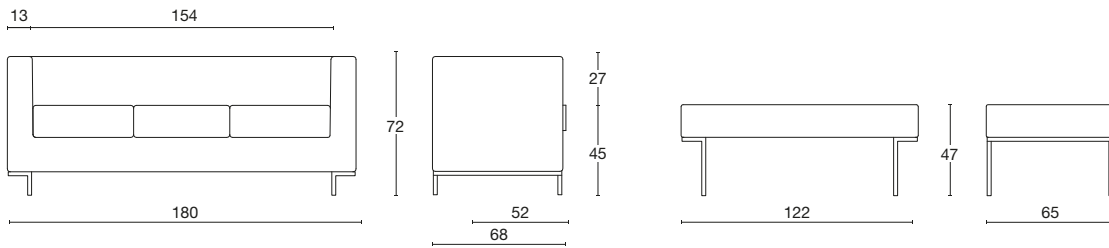

HALL

Diemme Lab / 2015

Warranty: 5 YEARS

Armchair and sofas

Armchair, two and three-seater sofa, or bench version, with beech ply frame, upholstered with high density polyurethane foam. Dark grey lacquered steel feet.

frame

wood

feet: dark grey lacquered