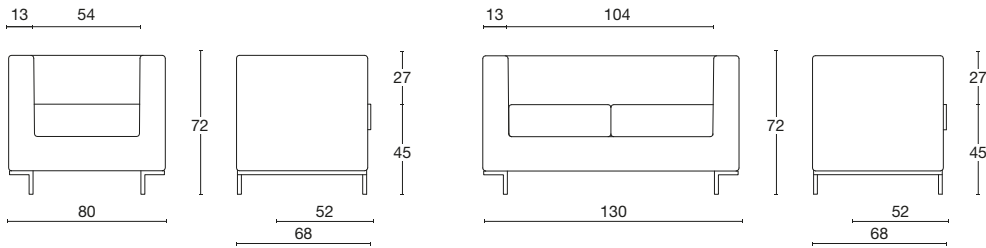

HALL

Diemme Lab / 2015

Warranty: 5 YEARS

Armchair and sofas

Armchair, two and three-seater sofa, or bench version, with beech ply frame, upholstered with high density polyurethane foam. Dark grey lacquered steel feet.

frame

wood

feet: dark grey lacquered