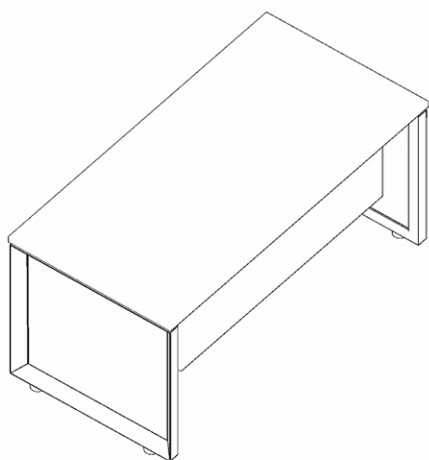

## DESK

### Materials

---

Top: Melamine, 30mm thick  
Legs: Epoxy painted steel, 40mm  
Modesty panel: Melamine, 19mm

All edges finished in PVC edging.

### Dimensions:

---

Desk: (1400/1600/1800) x 690 x 750mm  
Return: 800 x 500 x 750mm