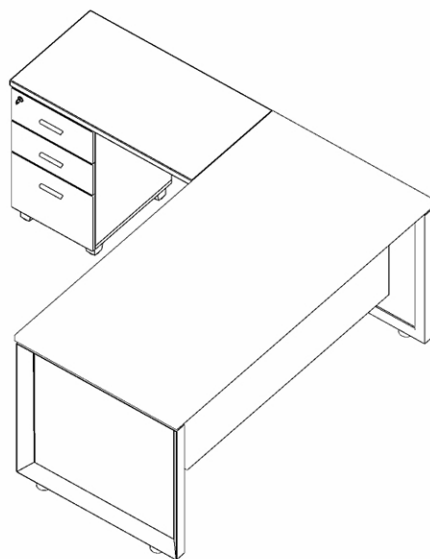

## DESK

### Materials

---

Top: Melamine, 30mm thick  
Legs: Epoxy painted steel, 40mm  
Modesty panel: Melamine, 19mm

All edges finished in PVC edging.

### Dimensions:

---

Desk: (1400/1600/1800) x 690 x 750mm  
Return: 800 x 500 x 750mm