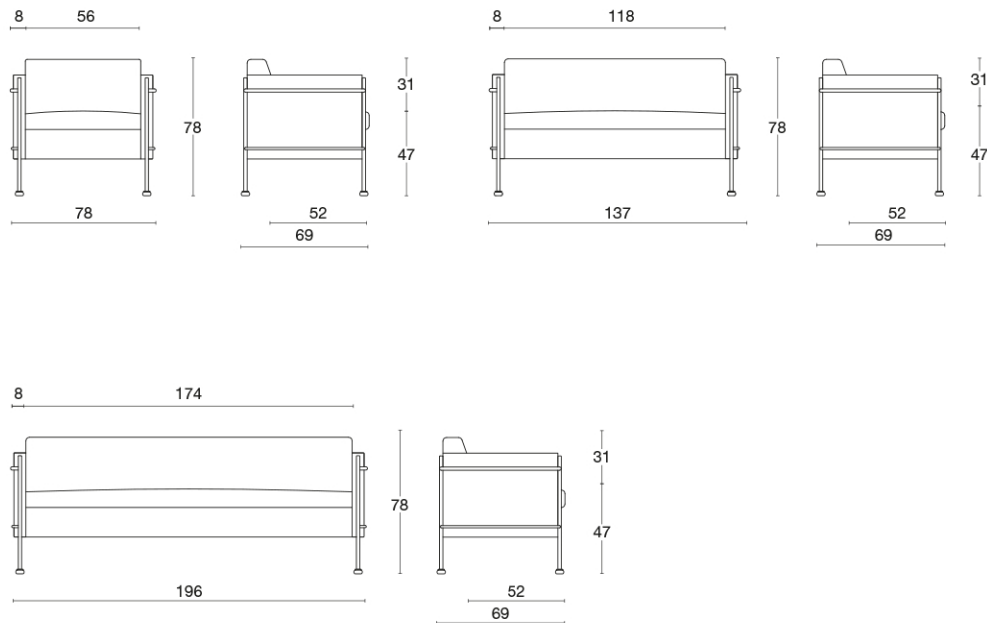

JAZZ

Warranty: 5 YEARS

Armchair and sofa

Single-seater armchair, two and three-seater sofas. Frame in wood and chromed steel, polyurethane foam padding, and chromed or black lacquered steel feet.

frame

wood

feet: polished chrome / black lacquered steel