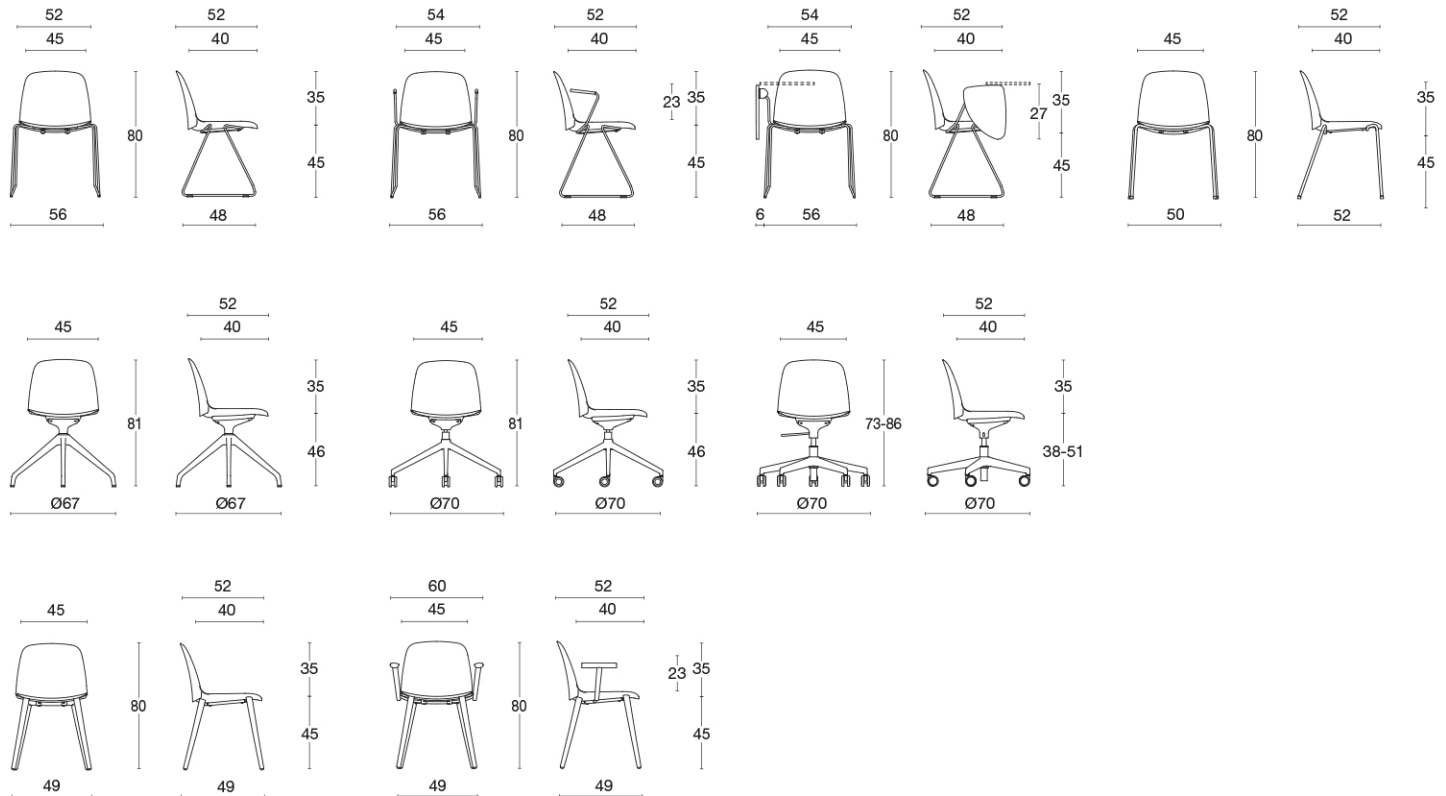

KIRE

Giorgio Topan / 2022

UNI EN 16139 liv. 1 on going / Omologazione classe 1IM* - CAM on going / Guarantee: 5 YEARS

Community chair / visitor / stool / bench

Polypropylene chair with clean design and innovative personalised detail in the backrest. The polypropylene shell is available in 6 different colours; it can be completely upholstered; or have a seat-cushion only. The range includes the fixed stacking versions with white, black or chromed sled or four-legged frames. The sled version is available with armrests with black or white polyurethane tops, an armrest with writing tablet, and remains stackable. The 4-legged version with natural or black lacquered ashwood shell is also available with armrests. The pyramid version comes: on a black or white polypropylene base; on a black, white or polished aluminium base; optionally with castors. A black or white polypropylene 5-spur height-adjustable version is also available. There are three stool versions: five-spur task; swivel with height-adjustment; and 4 black or white legs available at a choice of seat heights. Beam units with 2 to 5 seats.

frame

polypropylene

base chromed / painted white, black or on request in color / white polypropylene or black / polished aluminum / ash wood natural or black painted

hide
Kire
2 colours

upholstery

fabric	faux leather	faux leather	fabric	fabric	fabric	fabric	fabric	fabric	fabric	fabric	fabric	leather	leather	leather	PP
Jet	Planet*	Cube	One	Mirage*	Era	Ikron	Blazer	Gorgeous	Hestan	Wolin	Polo	Fiesta	Nuvola	Kire	
15 colours	15 colours	15 colours	15 colours	15 colours	15 colours	14 colours	12 colours	15 colours	6 colours	9 colours	15 colours	9 colours	6 colours	6 colours	6 colours
Cat. F	Cat. F	Cat. G	Cat. G	Cat. G	Cat. S	Cat. Top	Cat. Extra	Cat. Extra	Cat. Extra	Cat. Extra	Cat. Fiesta				