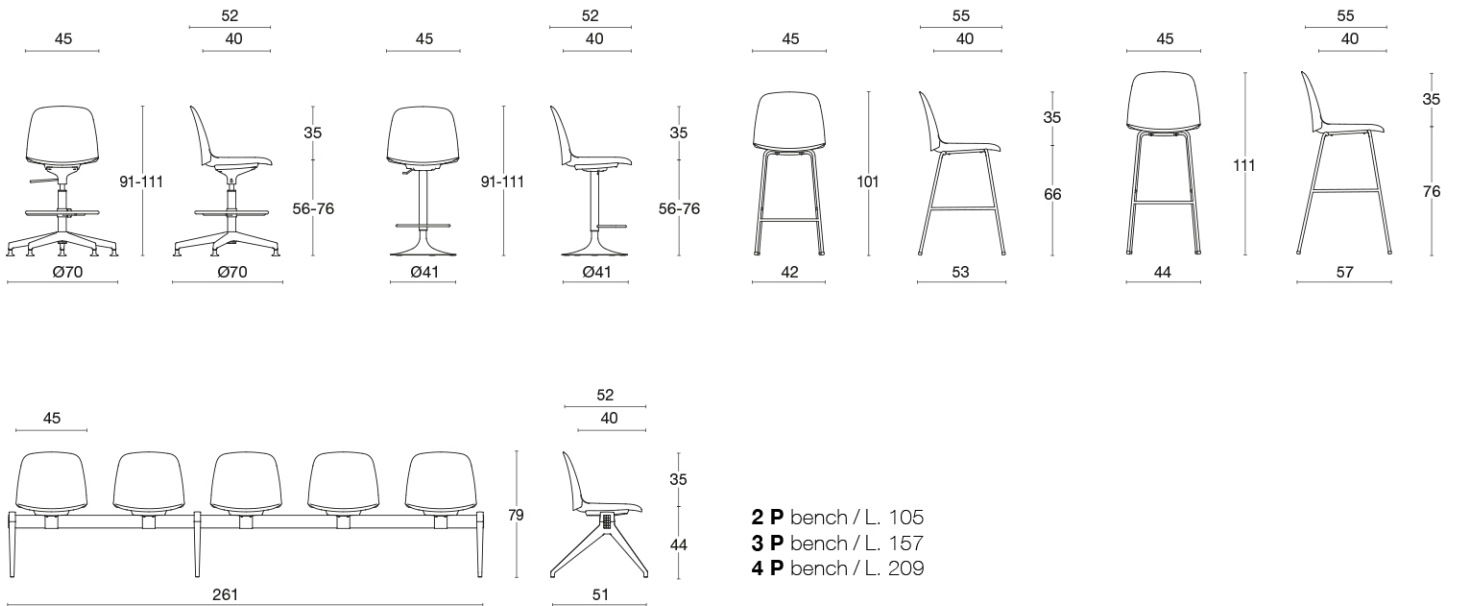

KIRE

Giorgio Topan / 2022

ABRA

frame

polypropylene

base chromed / painted white, black or on request in color / white polypropylene or black / polished aluminum / ash wood natural or black painted

hide
Kire
2 colours