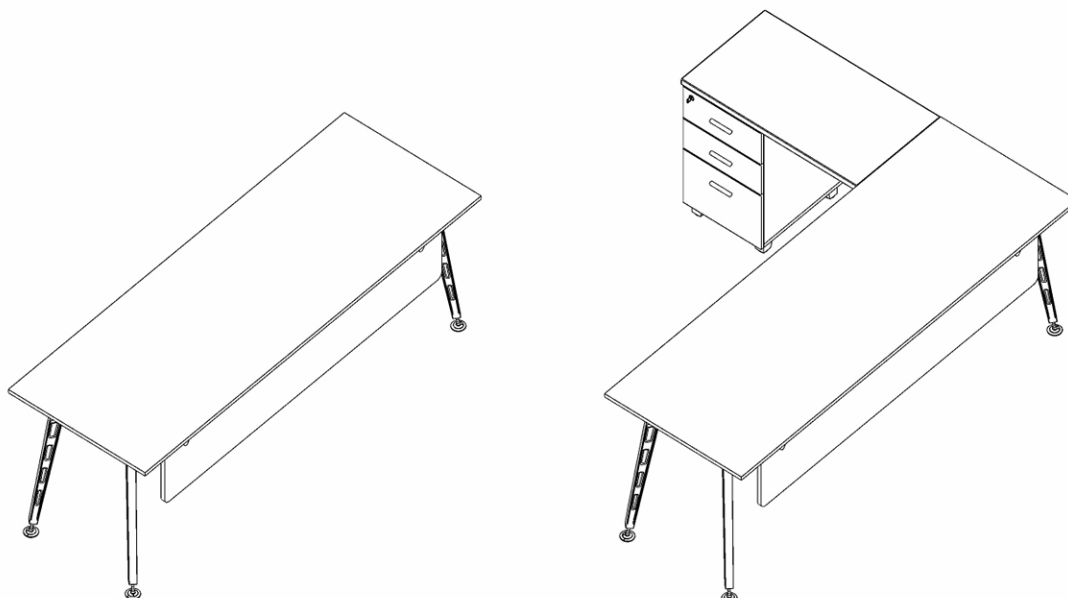

## DESK

### Materials

---

Top: Melamine, 30mm thick  
Legs: Epoxy painted steel, 40mm  
Modesty panel: Melamine, 19mm

All edges finished in PVC edging.

### Dimensions:

---

Desk: (1200/1400/1600/1800) x 690 x 750mm  
Return: 800 x 500 x 750mm