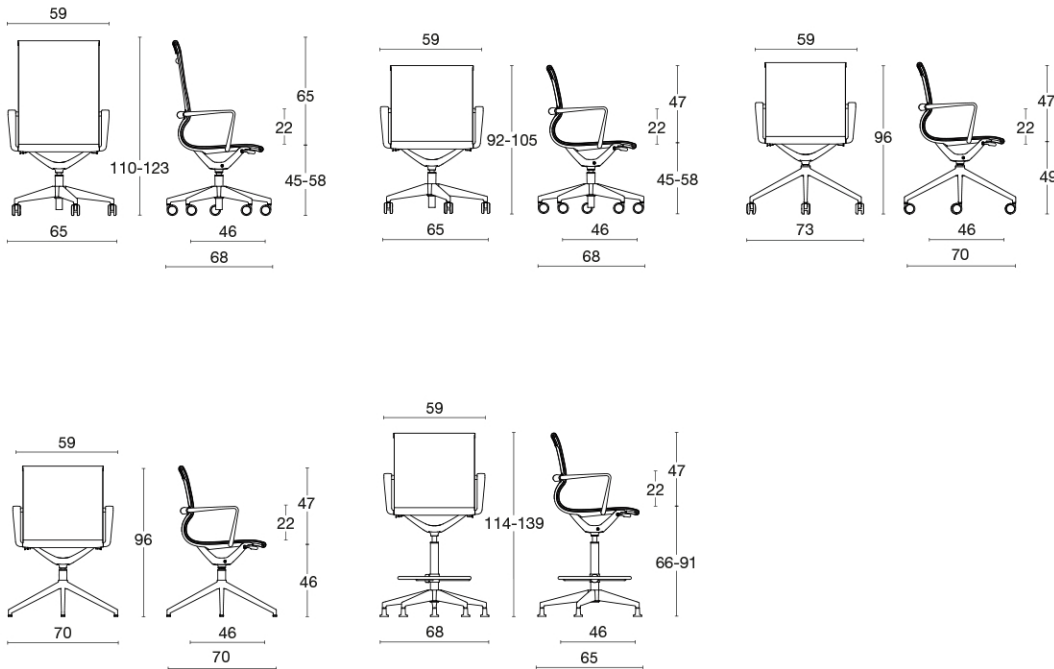

LIBERTY

Warranty: 5 YEARS

Executive chair: high backrest / medium backrest / visitor stool

An executive armchair with light modern lines. The frame and arms are in black nylon. All in black or white ergonomic non-deformable mesh. Balance mechanism and gaslift. Five-spur black nylon black lacquered or polished aluminium base on self-braking rubber castors, or as visitor chair on four-spur black aluminium or polished base, or again as technical stool with footrest. Available also with an upholstered seat.

frame

nylon

base: nylon / polished aluminium / black lacquered aluminium

upholstery

| fabric | faux leather | faux leather | fabric | fabric | fabric | fabric | fabric | fabric | fabric | fabric | leather | leather | leather | mesh |
|------------|--------------|--------------|------------|------------|------------|------------|------------|------------|------------|------------|-------------|-----------|-----------|-----------|
| Jet | Planet | Cube | Mirage | Era | Model | Ikon | Blazer | Gorgeous | Hestan | Wolin | Polo | Fiesta | Nuvola | Liberty |
| 15 colours | 15 colours | 15 colours | 15 colours | 15 colours | 15 colours | 14 colours | 12 colours | 15 colours | 6 colours | 9 colours | 15 colours | 9 colours | 6 colours | 2 colours |
| Cat. F | Cat. F | Cat. G | Cat. G | Cat. S | Cat. S | Cat. Top | Cat. Extra | Cat. Extra | Cat. Extra | Cat. Extra | Cat. Fiesta | | | |