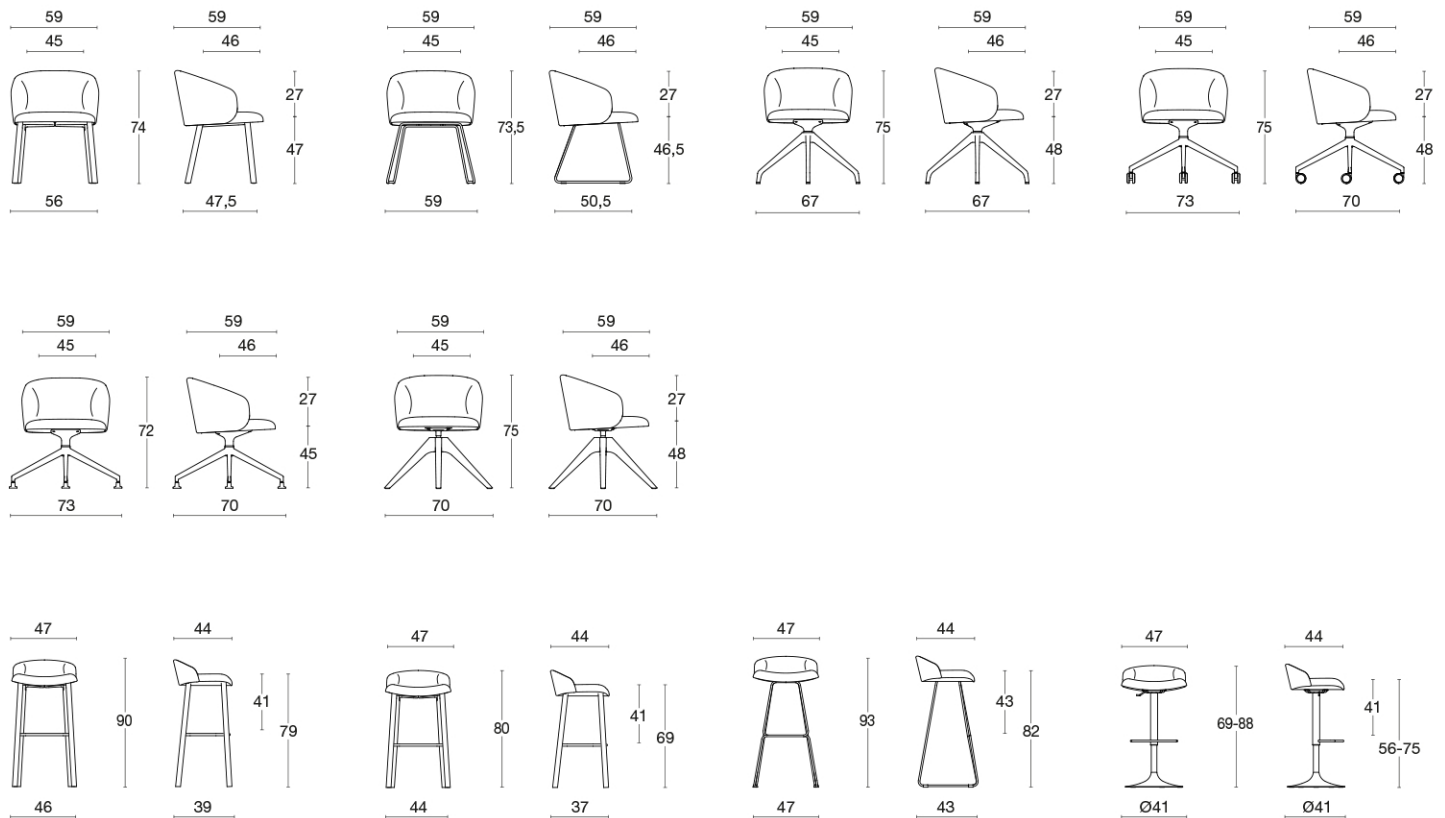

Plus Design / 2022

Class 11M approval 11M* / Guarantee: 5 YEARS

Armchair / stool

An innovatively designed armchair with clean lines and a padded and upholstered plywood shell. Choice of frames: 4-legged open-pore ash frame, stained natural or lacquered black; black painted sled; four-legged pyramid swivel base in natural stained or lacquered ashwood; four-spurred black or white nylon pyramid with glides; four-spurred black or white lacquered or polished aluminium base on choice of rubber casters, or glides. The barstool is available: on a 4-legged open pore ash frame, stained natural or lacquered black at a choice of seat heights; on a black sled base; with gaslift and swivel on a black lacquered trumpet base with integrated footrest.

frame

wood / metal

black metal base lacquered / natural ash / black lacquered ash / white or black nylon / polished aluminum / black lacquered / white lacquered

upholstery

fabric	faux leather	faux leather	fabric	fabric	fabric	fabric	fabric	fabric	fabric	fabric	fabric	leather	leather	leather
Jet	leather Planet*	leather Cube	One	Mirage*	Era	Ikon	Blazer	Gorgeous	Hestan	Wolin	Polo	Fiesta	Nuvola	
15 colours	15 colours	15 colours	15 colours	15 colours	15 colours	14 colours	12 colours	15 colours	6 colours	9 colours	15 colours	9 colours	6 colours	
Cat. F	Cat. F	Cat. G	Cat. G	Cat. G	Cat. S	Cat. Top	Cat. Extra	Cat. Extra	Cat. Extra	Cat. Extra	Cat. Fiesta			