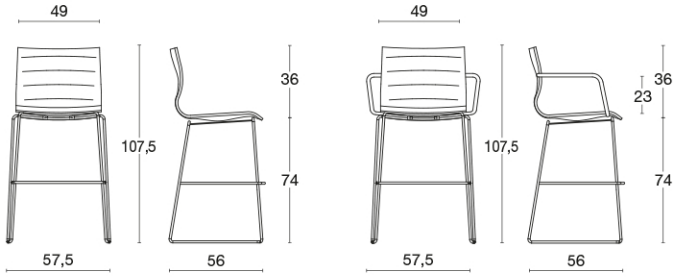

MISS

frame

beech plywood

base: chromed / polished aluminum / black lacquered / white lacquered