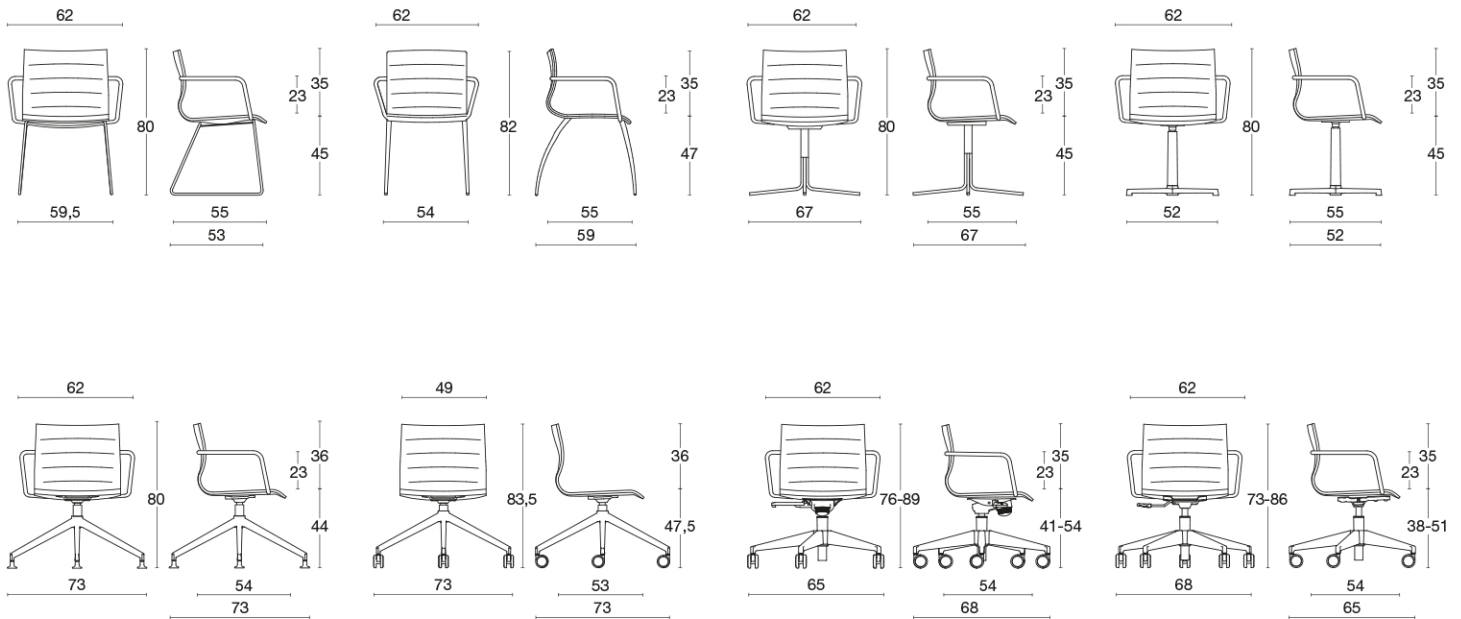

## Community chair / visitor / bench / stool

A series of armchairs characterised by slinky and essential lines, with exceptional versatility, ideal for home, contract and office. The single shell is in beech plywood, padded and upholstered. The base can be: with swivel, gas lift and castors; with knee-tilt mechanism; on tubular swivel frame; on 4 aluminum blades at fixed height with swivel and return mechanism; four chromed legs; sled base; black or white painted four-spur aluminum pyramid. Optionally with black or white lacquered or chromed tubular armrests. Also available as a barstool on chromed sled; or as two, three, four or five-seater beam units.