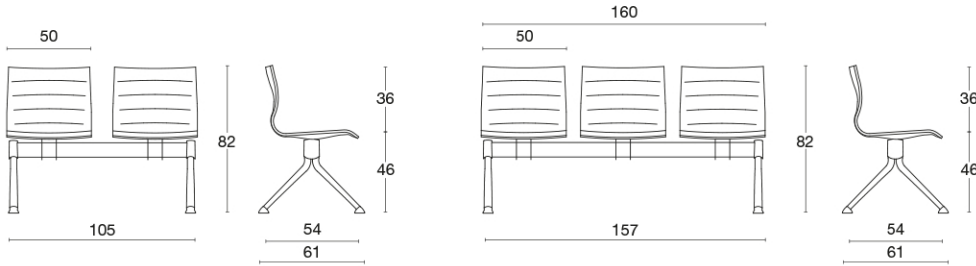

MISS

frame

beech plywood

base: chromed / polished aluminum / black lacquered / white lacquered