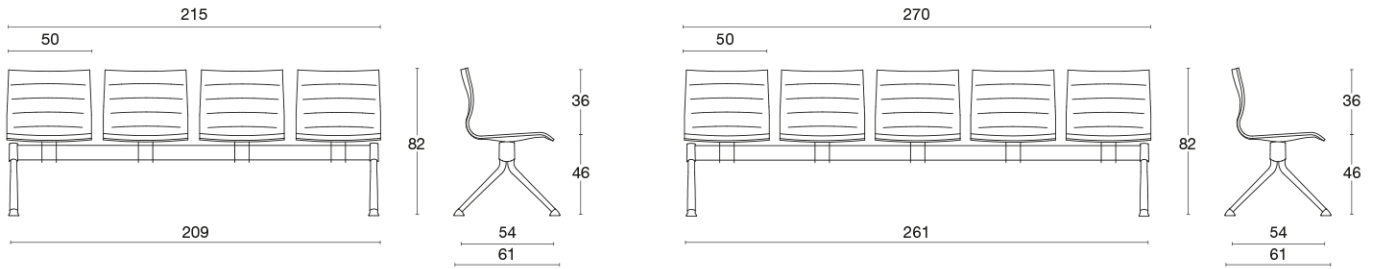

MISS

frame

beech plywood

base: chromed / polished aluminum / black lacquered / white lacquered