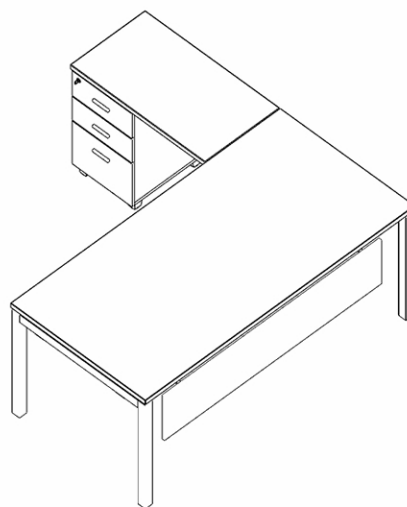

MOTTO

DESK

Materials

Top: Melamine, 30mm thick
Legs: Epoxy painted steel, 40mm
Modesty panel: Melamine, 19mm

All edges finished in PVC edging.

Dimensions:

Desk: (1200/1400/1600/1800) x 690 x 750mm
Return: 800 x 500 x 750mm