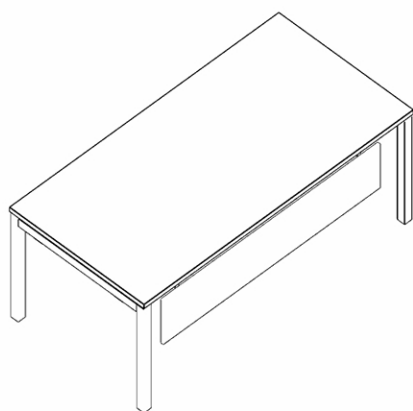

MOTTO

DESK

Materials

Top: Melamine, 30mm thick
Legs: Epoxy painted steel, 40mm
Modesty panel: Melamine, 19mm

All edges finished in PVC edging.

Dimensions:

Desk: (1200/1400/1600/1800) x 690 x 750mm
Return: 800 x 500 x 750mm