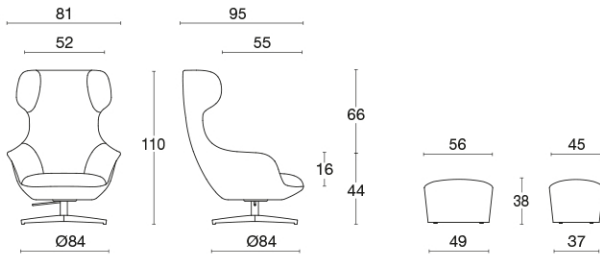

MUSA

ABRA

Giorgio Gurioli / 2023

Guarantee: 5 YEARS

High-backed lounge chair

Ideal for executive offices, lounge areas and residential settings. The backrest is in firm non-deformable structural polyurethane with its inner in flexible cold-foamed fire-retardant polyurethane and a plywood cushion insert. The seat has a black aluminum plate with swivel, tilt and a swing lock lever (1 position). The column is in lacquered steel. 4-spur black lacquered aluminum base with black nylon glides and felt floorsavers. Musa has a matching pouf with plywood panel and polyurethane foam, set off by the central stitchwork in the style of the chair's headrest.

frame

polypropylene

base in black painted aluminum

upholstery

fabric	faux leather	faux leather	fabric	fabric	fabric	fabric	fabric	fabric	fabric	fabric	leather	leather	leather
Jet	Planet*	Cube	One	Mirage*	Era	Ikon	Blazer	Gorgeous	Hestan	Wolin	Polo	Fiesta	Nuvola
15 colours	15 colours	15 colours	15 colours	15 colours	15 colours	14 colours	12 colours	15 colours	6 colours	9 colours	15 colours	9 colours	6 colours
Cat. F	Cat. F	Cat. G	Cat. G	Cat. G	Cat. S	Cat. Top	Cat. Extra	Cat. Extra	Cat. Extra	Cat. Extra	Cat. Fiesta		