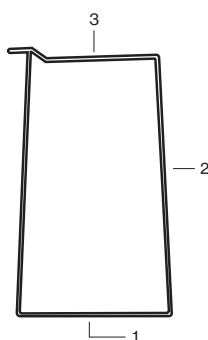

Stool with steel structure powder coated in different colors, available in outdoor version on request.

Seat in powder coated or fully upholstered in fabric, faux leather, leather.

Dimensioni Dimensions

ALTO HIGH

Specifiche tecniche Technical Features

1. Base con inserto in polipropilene per pavimenti duri o delicati.  
Base with polypropylene insert for hard or delicate floors.
2. Struttura metallica in filo di ferro trafilato crudo lucido FE 360 B, Ø 12 con percentuale media di ferro riciclato del 33,2%. Telaio verniciato a polveri termoindurenti a base di resine poliesteri per la prevenzione della proliferazione microbica.  
Metal structure in polished raw drawn iron wire FE 360 B, Ø 12 with an average percentage of recycled iron of 33,2%. Thermosetting powder-coated frame based on polyester resins to prevent microbial proliferation.
3. Seduta metallica in lamiera di ferro riciclato del 33,2% forata a laser, piegata e verniciata a polveri termoindurenti a base di resine poliesteri per la prevenzione della proliferazione microbica. Disponibile anche con seduta rivestita in tessuto, similpelle o pelle.  
Metal seat made of 33,2% recycled iron sheet, laser-drilled, bent and powder-coated with polyester resin-based thermosetting powders to prevent microbial proliferation. Also available with seat upholstered in fabric, imitation leather or leather.