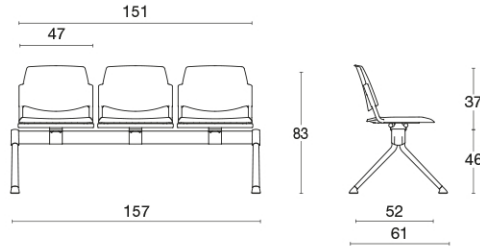

NEW BONN

frame

polypropylene

base: chromed / black lacquered

PP
5 colours