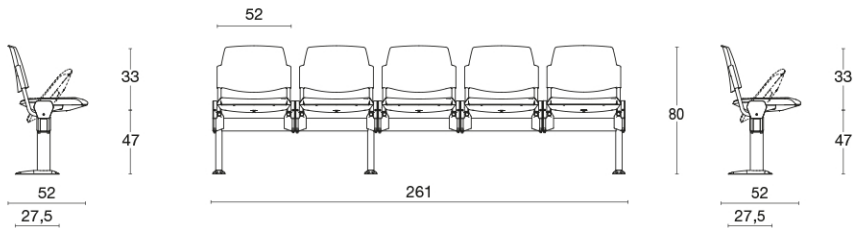

NEW BONN

frame

polypropylene

base: chromed / black lacquered

PP
5 colours