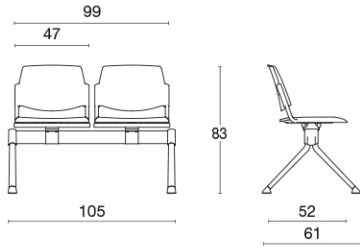

NEW BONN

frame

polypropylene

base: chromed / black lacquered

PP
5 colours