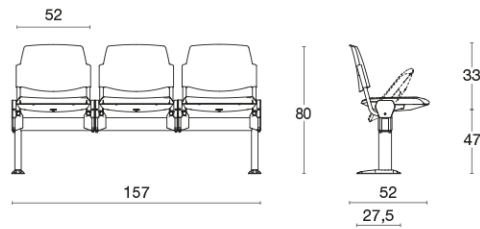

NEW BONN

frame

polypropylene

base: chromed / black lacquered

PP
5 colours