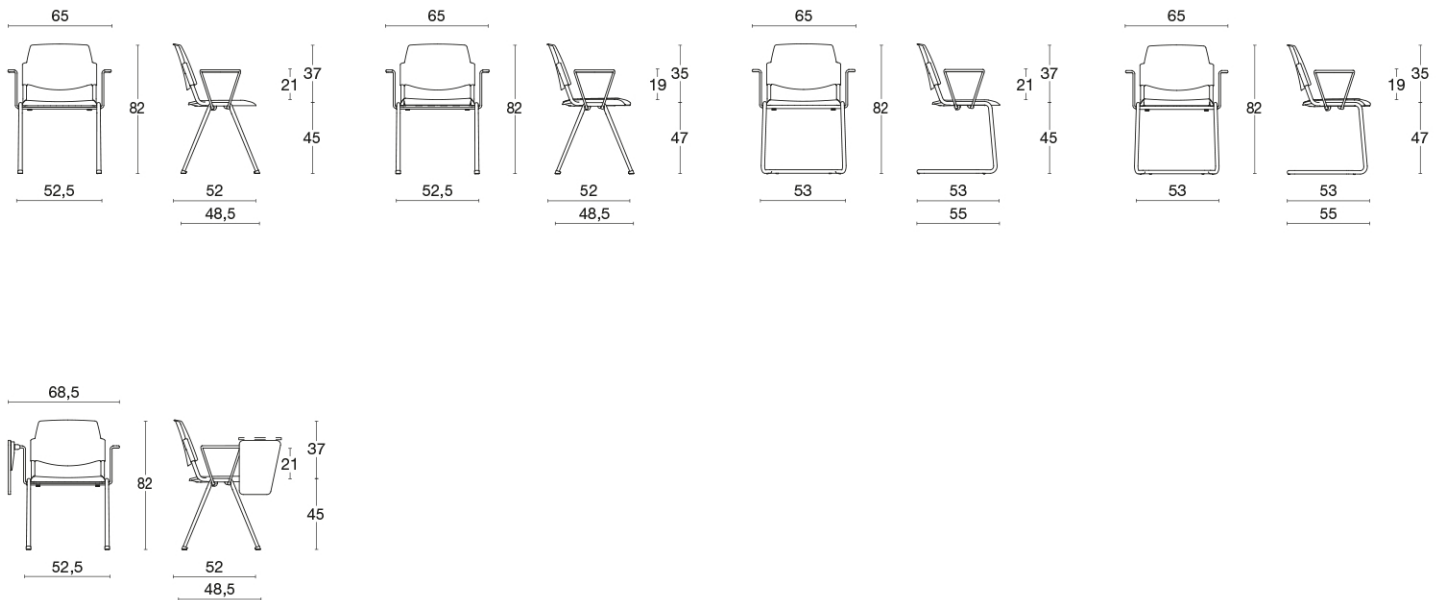

NEW BONN

ABRA

1° livello della UNI EN 16139:2013 / CAM / Warranty: 5 YEARS

Community chair / visitor / bench

Multifunctional stacking side or armchair, stackable available with various options: writing tablet, document tray, linking mechanisms, trolley. Seat and back in a choice of polypropylene colours, upholstered. Mesh backrest also available. The four-legged or sled frames and the armrests can be chromed or lacquered black. Two, three, four and five-seater beam units available, optionally with tip-up seat and floor fixing.

frame

polypropylene

base: chromed / black lacquered

PP
5 colours

upholstery

fabric	faux leather	faux leather	fabric	fabric	fabric	fabric	fabric	fabric	fabric	fabric	fabric	leather	leather	leather	mesh
Jet	Planet	Cube	Mirage	Era	Model	Ikon	Gorgeous	Wolin	Hestan	Blazer	Polo	Fiesta	Nuvola	New Bonn	
15 colours	15 colours	15 colours	15 colours	15 colours	15 colours	14 colours	15 colours	9 colours	6 colours	12 colours	15 colours	9 colours	6 colours	6 colours	
Cat. F	Cat. F	Cat. G	Cat. G	Cat. S	Cat. S	Cat. Top	Cat. Extra	Cat. Extra	Cat. Extra	Cat. Extra	Cat. Fiesta				