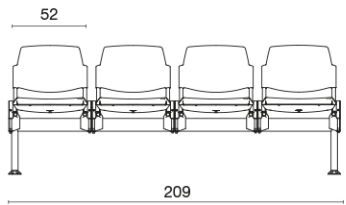

NEW BONN

frame

polypropylene

base: chromed / black lacquered

PP
5 colours