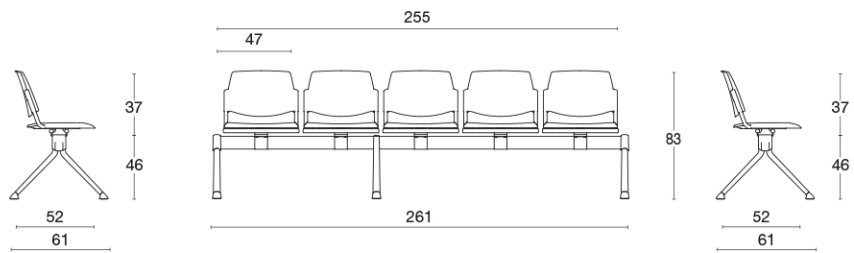

NEW BONN

frame

polypropylene

base: chromed / black lacquered

PP
5 colours