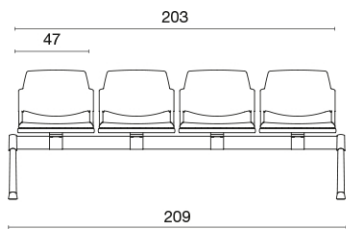

NEW BONN

frame

polypropylene

base: chromed / black lacquered

PP
5 colours