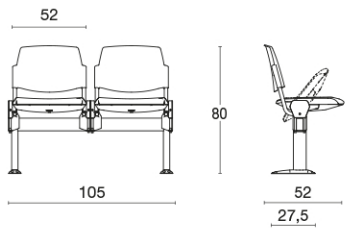

NEW BONN

frame

polypropylene

base: chromed / black lacquered

PP
5 colours