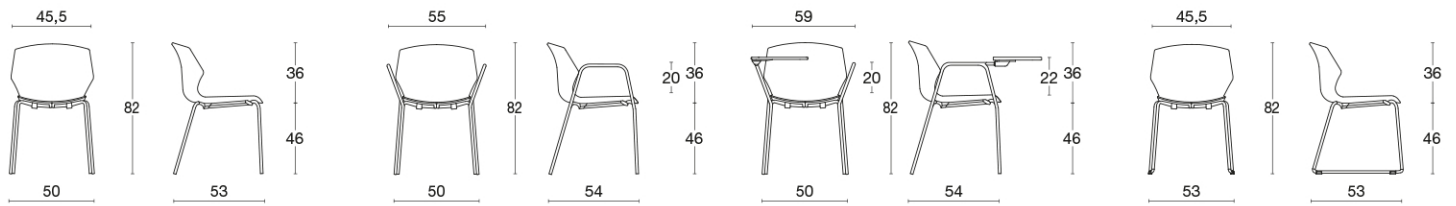

NO FRILL

1° LIVELLO della UNI EN 16139:2013 / Warranty: 5 YEARS

Community chair / visitor

Single shell in polypropylene available in 5 different colours: light blue, yellow, sand, white and dark grey. Four-legged or sled frames, available chromed or lacquered white or dark grey. With or without arms. Optional: upholstered seat and writing tablet. Stackable up to 6 pieces.

frame

polypropylene

base: chromed / white lacquered / dark grey lacquered

upholstery

fabric Jet 15 colours Cat. F	faux leather Planet 15 colours Cat. F	faux leather Cube 15 colours Cat. G	fabric Mirage 15 colours Cat. G	fabric Era 15 colours Cat. S	fabric Model 15 colours Cat. S	fabric Ikon 14 colours Cat. Top	fabric Gorgeous 15 colours Cat. Extra	fabric Wolin 9 colours Cat. Extra	fabric Hestan 6 colours Cat. Extra	fabric Blazer 12 colours Cat. Extra	leather Polo 15 colours Cat. Fiesta	leather Fiesta 9 colours	leather Nuvola 6 colours	PP No Frill 5 colours