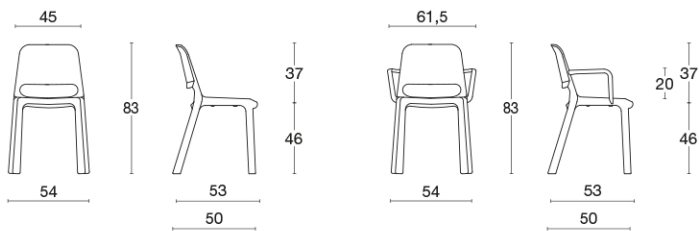

## Community chair / visitor

Multi-purpose polypropylene chair, 100% recyclable and UV-resistant, ideal for outdoor use. Four-legged frame, with or without arms. Available in 4 different colours: light blue, yellow, orange and white. Stackable up to 6 pieces.