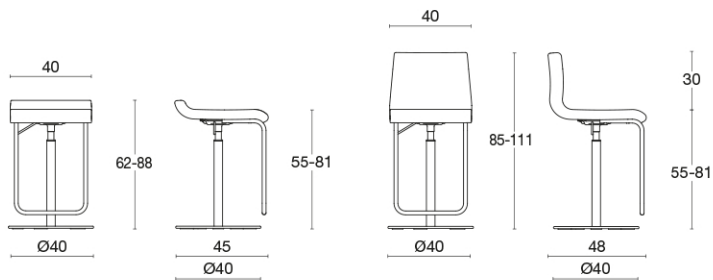

# PRINCE

ABRA

Warranty: 5 YEARS

Stool with soft and sinuous lines, with beech ply shell with high or low back, upholstery in leather or fabric. Gas-lift and round chromed base with steel tube footrest.

## frame

beech plywood

base: chromed base