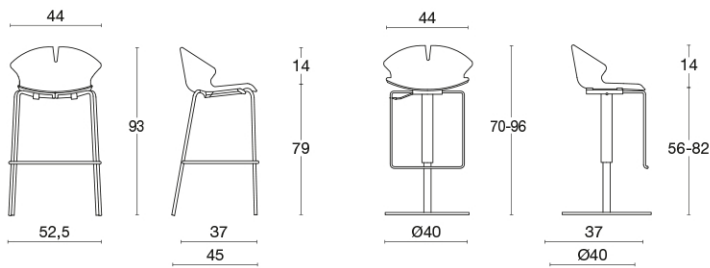

RED HOT

ABRA

UNI EN 1335 TIPO C / Warranty: 5 YEARS

Visitor stool

Barstool with 4 chromed legs or central base with gas lift. Coloured polypropylene shell: white, blue, yellow or anthracite.

frame

seat

Please refer to the materials folder for the fabric, leather and faux leather colour palette.