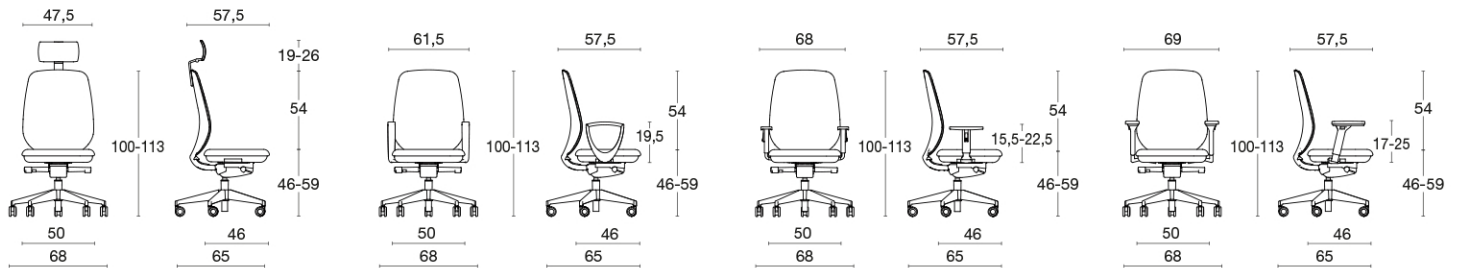

SKIN

Angelo Pinaffo / 2021

UNI EN 1335 / CAM / Warranty: 5 YEARS

On going

Task chair / Stool

A task chair with backrest structure in regenerated polypropylene black or white color. Backrest available in 6 colors mesh or fully upholstered, with 3D adjustable lumbar support with up & down movement. Fully Upholstered seat. Its Synchron mechanism weight-self adjustment assures gaslift regulation and backrest tilt, lockable in five positions, with anti-shock mechanism and bodyweight adjustment. Base in black or white nylon, or polished aluminium. Three armrest types: white or black fixed; black or white height adjustment (1D); black height and depth adjustable with rotation (3D). Optional features: headrest, slide system to adjust the seat depth, castors with holes. Also available: a lab stool with chromed footrest.

frame

polypropylene

base: black and nylon / aluminum glossy brushed

upholstery

fabric	faux leather	faux leather	fabric	fabric	fabric	fabric	fabric	fabric	fabric	fabric	leather	leather	leather	mesh
Jet	Planet*	Cube	One	Mirage*	Era	Ikon	Gorgeous	Wolin	Hestan	Blazer	Polo	Fiesta	Nuvola	Skin
15 colours	15 colours	15 colours	15 colours	15 colours	15 colours	14 colours	15 colours	9 colours	6 colours	12 colours	15 colours	9 colours	6 colours	8 colours
Cat. F	15 colours	15 colours	Cat. G	Cat. G	Cat. S	Cat. Top	Cat. Extra	Cat. Extra	Cat. Extra	Cat. Extra	Cat. Fiesta			
	Cat. F	Cat. G												