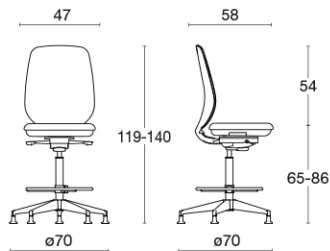

SKIN

Angelo Pinaffo / 2021

UNI EN 1335 / CAM / Warranty: 5 YEARS

On going

Task chair / Stool

A task chair with backrest structure in regenerated polypropylene black or white color. Backrest available in 6 colors mesh or fully upholstered, with 3D adjustable lumbar support with up & down movement. Fully Upholstered seat. Its Synchron mechanism weight-self adjustment assures gaslift regulation and backrest tilt, lockable in five positions, with anti-shock mechanism and bodyweight adjustment. Base in black or white nylon, or polished aluminium. Three armrest types: white or black fixed; black or white height adjustment (1D); black height and depth adjustable with rotation (3D). Optional features: headrest, slide system to adjust the seat depth, castors with holes. Also available: a lab stool with chromed footrest.

frame

polypropylene

base: black and nylon / aluminum glossy brushed

upholstery

fabric	faux leather	faux leather	fabric	fabric	fabric	fabric	fabric	fabric	fabric	fabric	leather	leather	leather	mesh
Jet	Planet*	Cube	One	Mirage*	Era	Ikon	Gorgeous	Wolin	Hestan	Blazer	Polo	Fiesta	Nuvola	Skin
15 colours	15 colours	15 colours	15 colours	15 colours	15 colours	14 colours	15 colours	9 colours	6 colours	12 colours	15 colours	9 colours	6 colours	8 colours
Cat. F	15 colours	15 colours	Cat. G	Cat. G	Cat. S	Cat. Top	Cat. Extra	Cat. Extra	Cat. Extra	Cat. Extra	Cat. Fiesta			
	Cat. F	Cat. G												