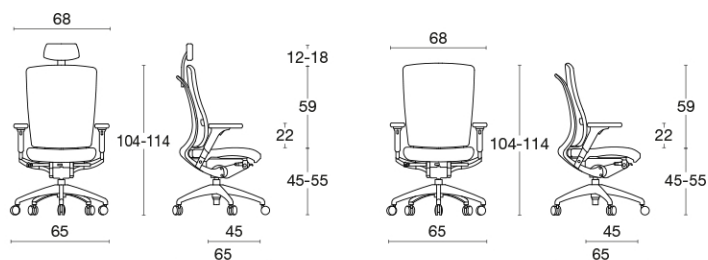

STYLE

UNI EN 1335 TIPO C / Warranty: 5 YEARS

Executive chair: high backrest

Executive armchair with cold foam padding and ergonomic backrest and adjustable lumbar support. With gaslift and anti-shock, the syncro mechanism with slide system locks in various positions through bodyweight adjustment. Fully adjustable armrests in soft polyurethane. Five-spur polished aluminium base on castors. Available also with headrest.