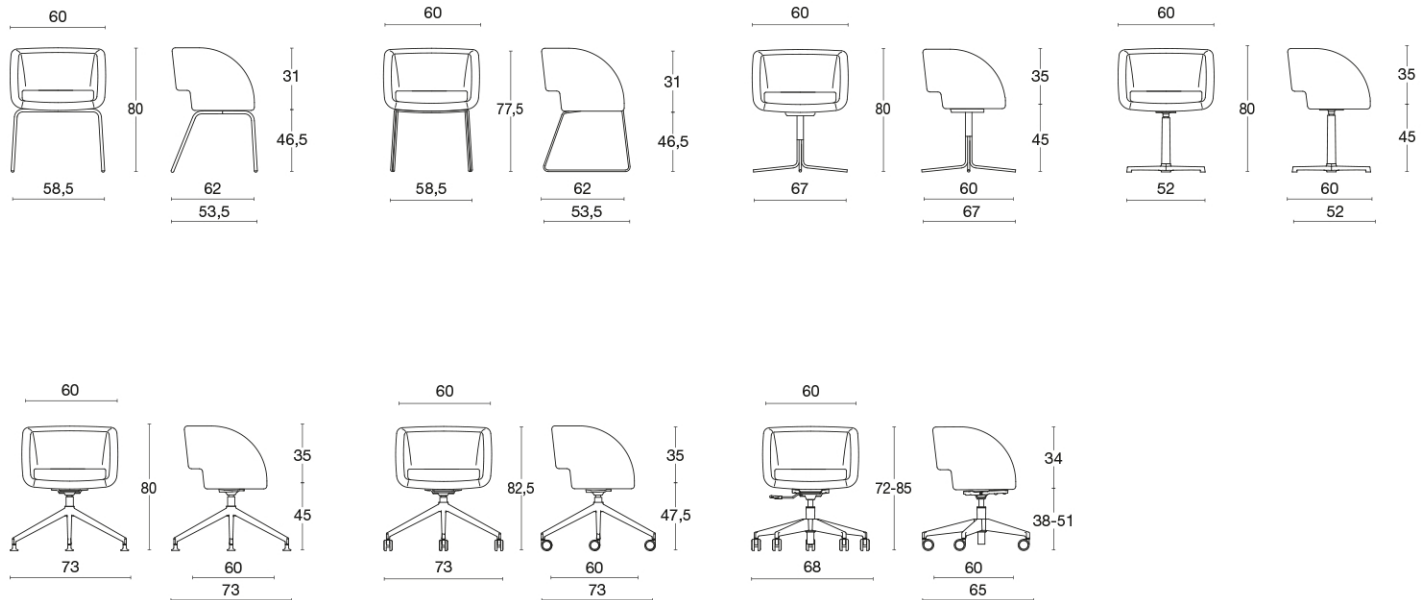

## Visitor

Waiting and meeting armchair with gas mechanism; or sled frame; four legs; four tubular steel spokes; four aluminum spokes with swivel and return mechanism; or black or white lacquered pyramid base.

### frame

steel

base: polished aluminum / black lacquered / white lacquered

### upholstery

fabric	faux leather	faux leather	fabric	fabric	fabric	fabric	fabric	fabric	fabric	fabric	fabric	leather	leather	leather
Jet	Planet	Cube	Mirage	Era	Model	Ikon	Gorgeous	Wolin	Hestan	Blazer	Polo	Fiesta	Nuvola	
15 colours	15 colours	15 colours	15 colours	15 colours	15 colours	14 colours	15 colours	9 colours	6 colours	12 colours	15 colours	9 colours	6 colours	
Cat. F	Cat. F	Cat. G	Cat. G	Cat. S	Cat. S	Cat. Top	Cat. Extra	Cat. Extra	Cat. Extra	Cat. Extra	Cat. Fiesta			