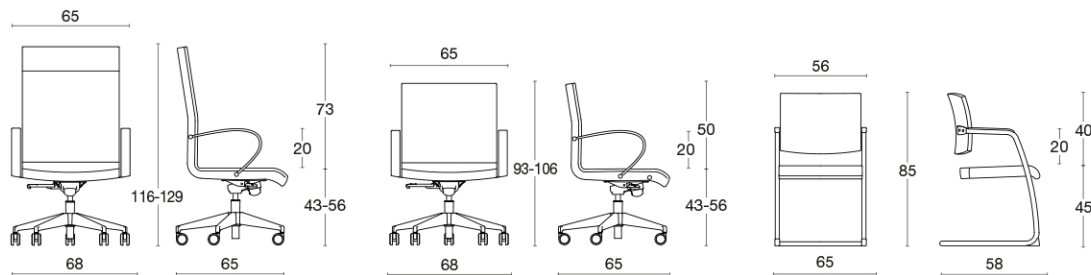

VENUS

UNI EN 1335 TIPO C / Warranty: 5 YEARS

Executive chair: high backrest / medium backrest / visitor

Executive armchair, with beech ply shell and polyurethane foam. Tilt mechanism lockable in different positions, with weight adjustment, antishock system and gaslift. 5-spur polished aluminium base on self-braking rubber castors. Fixed chromed arms, with padding and upholstery. Available as a stackable visitor chair on chromed cantilever frame with fixed arms.

frame

beech plywood / steel

base: polished aluminium / chromed

upholstery

fabric	faux leather	fabric	faux leather	fabric	fabric	fabric	fabric	fabric	fabric	fabric	leather	leather	leather
Jet	Planet	Mirage	Cube	Era	Model	Ikon	Blazer	Gorgeous	Hestan	Wolin	Polo	Fiesta	Nuvola
15 colours	15 colours	15 colours	15 colours	15 colours	15 colours	14 colours	12 colours	15 colours	6 colours	9 colours	15 colours	9 colours	6 colours
Cat. F	Cat. F	Cat. G	Cat. G	Cat. S	Cat. S	Cat. Top	Cat. Extra	Cat. Extra	Cat. Extra	Cat. Extra	Cat. Fiesta		